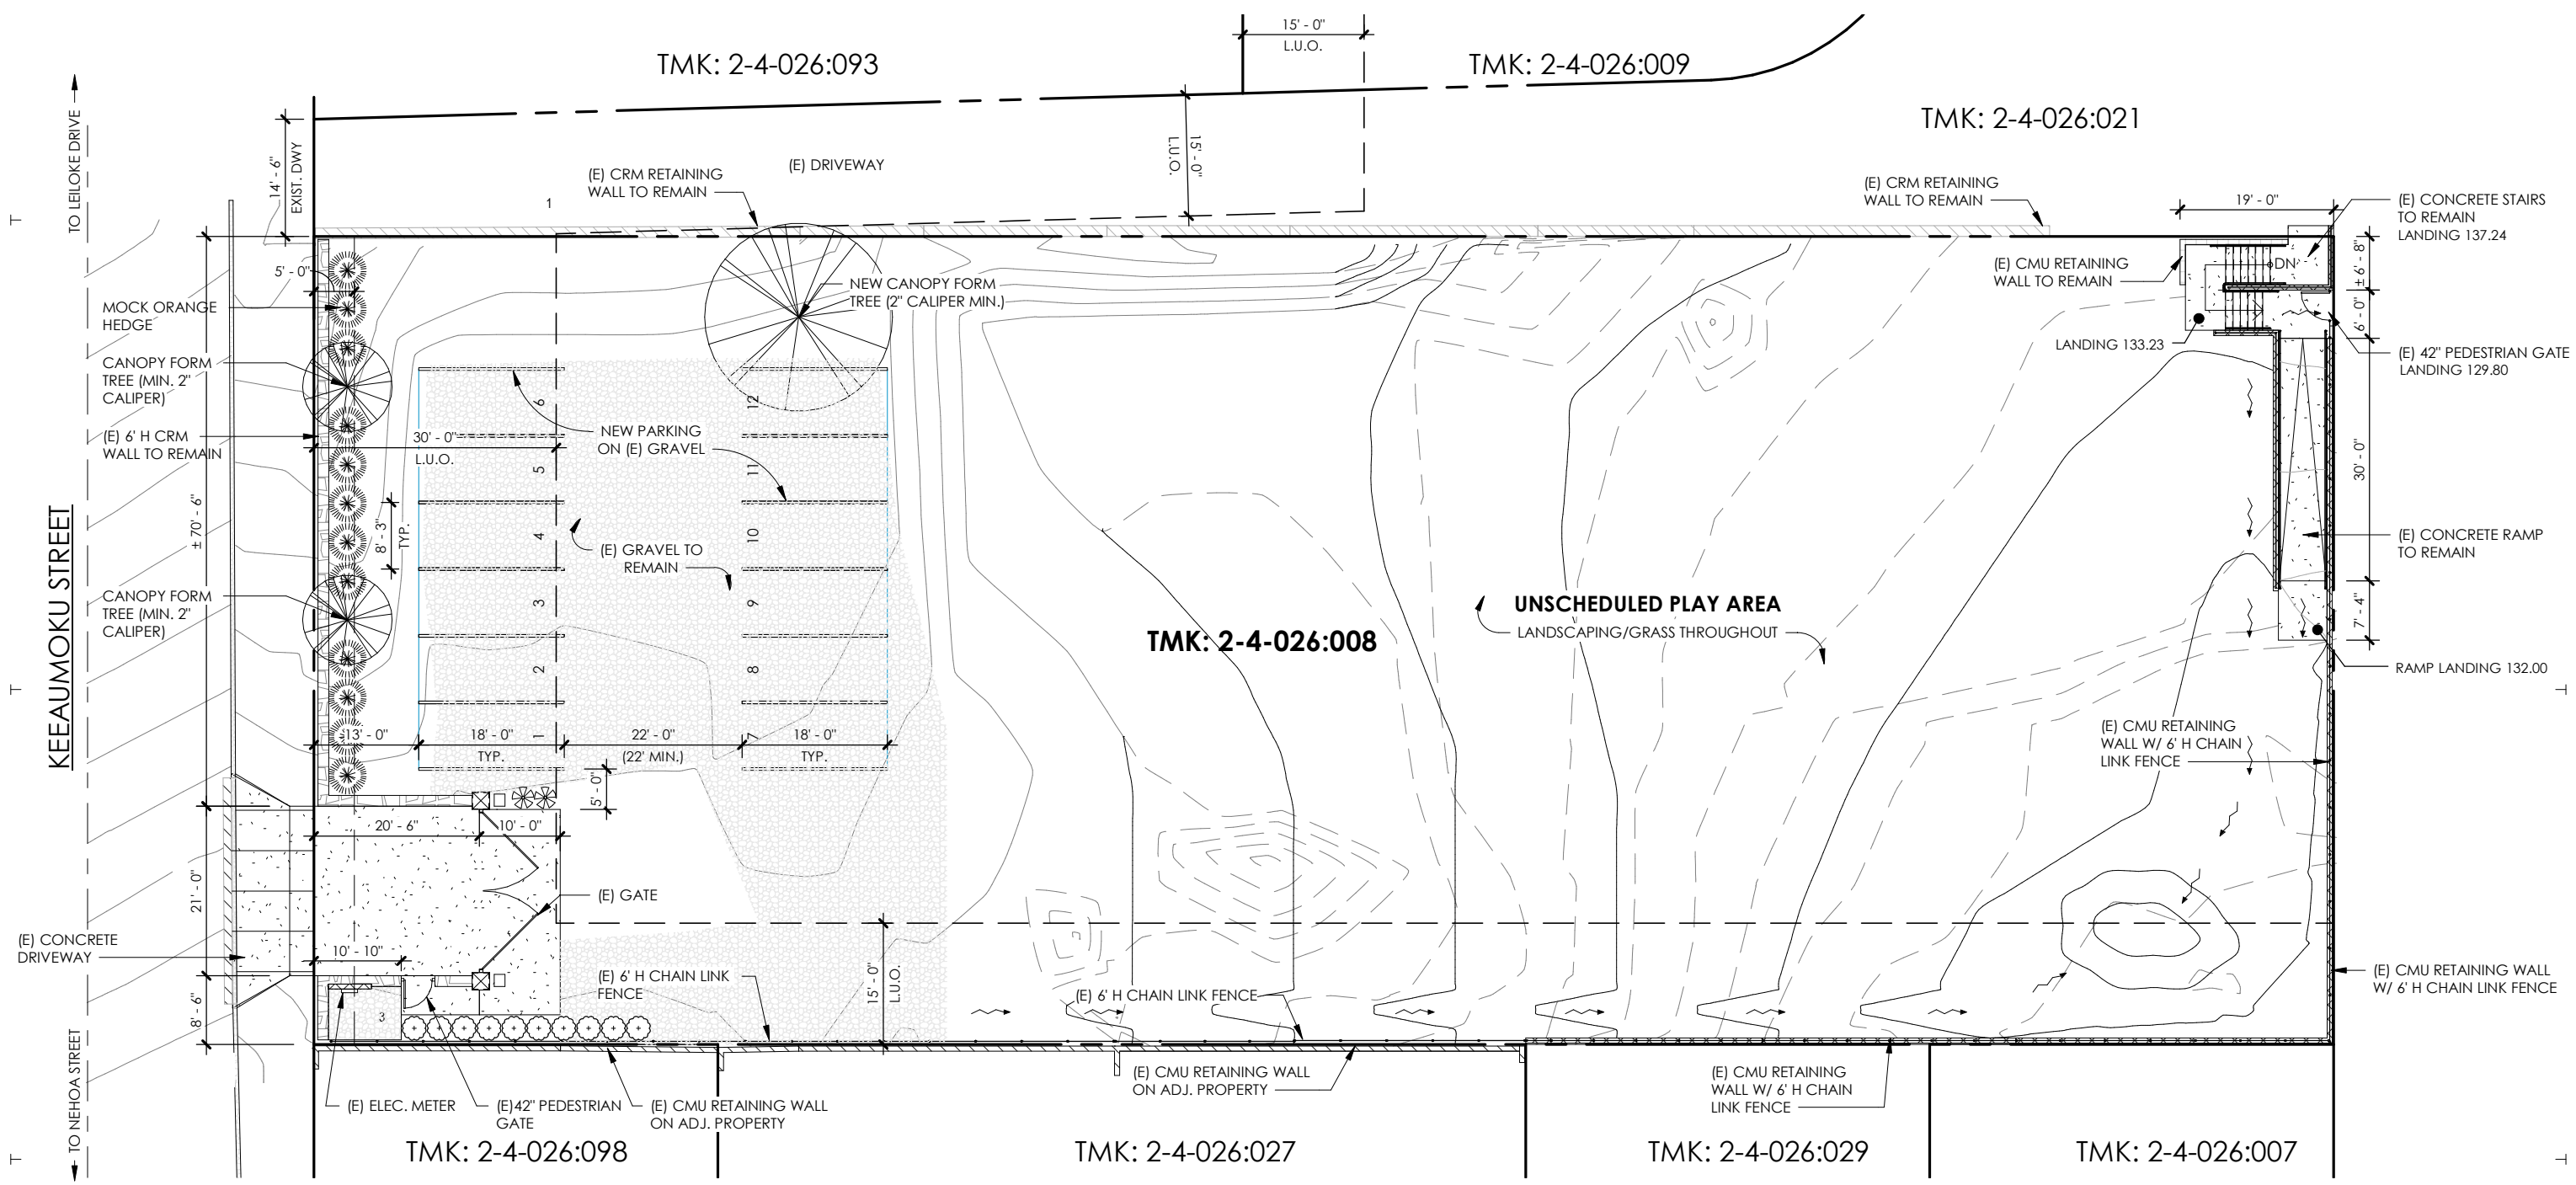

HANAHAUOLI SCHOOL
 1922 MAKIKI STREET
 HONOLULU, HI 96822

SITE PLAN (TMK: 2-4-026:008)

APPROVED SITE PLAN AS PART OF 2022 MOD-41 APPLICATION

1" = 20'-0"

Revision	By	Date

Title	SITE PLAN (008)
Project No.	-
Date	8-19-22
Drawn	JG
Checked	GL
Drawing No.	

MM.1